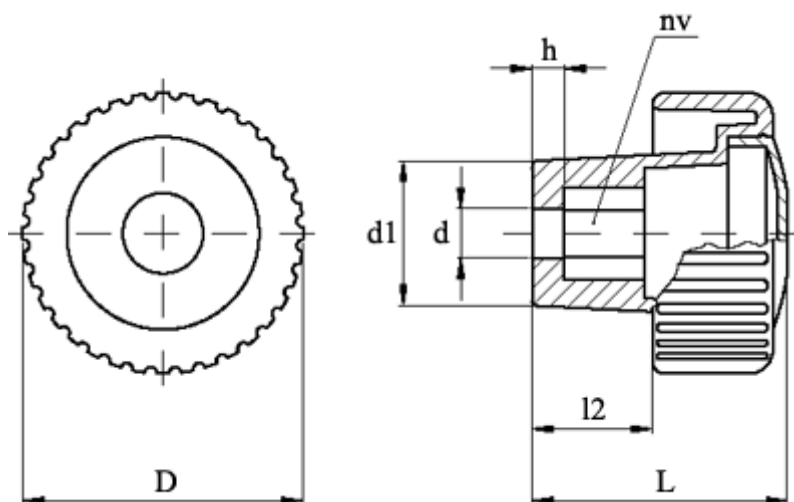

Article number: 23021388129

Description: E+G Knurled knob
MCT.70 EH-12 C9, Black centre cap

Measures

D = 70
d = 12
d1 = 30.5
h = 9
L = 71
l2 = 40
NV = 18